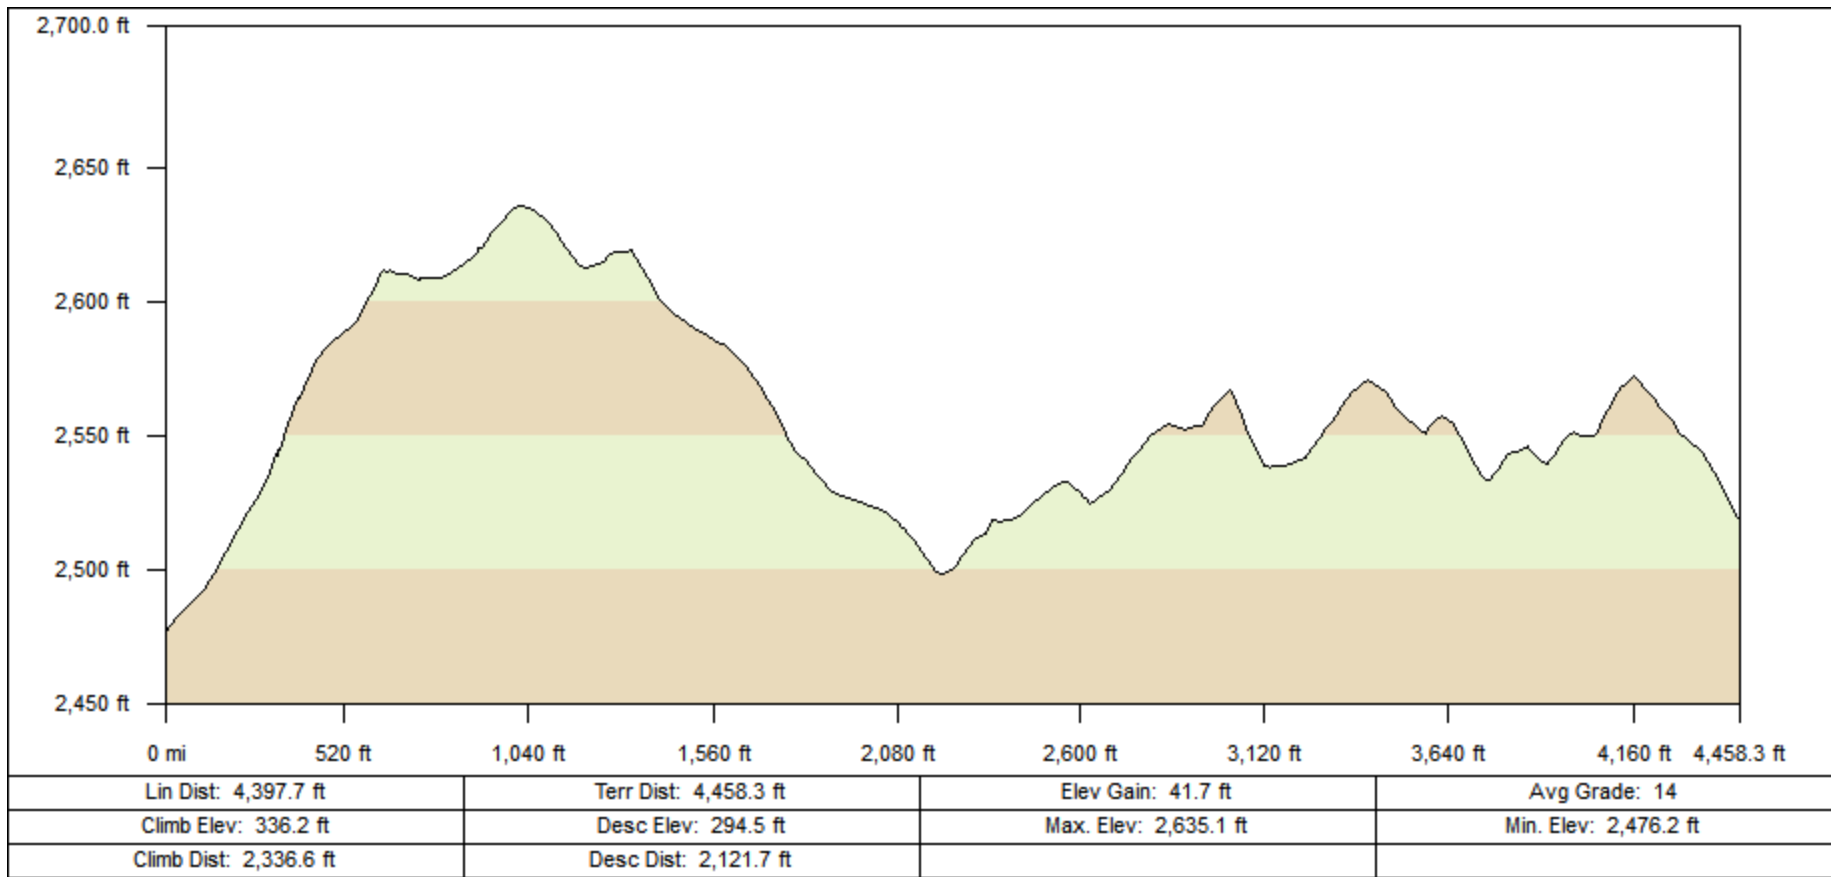

Andrews-Kinsey Trail (to McDowell Sonoran Preserve)

Andrews-Kinsey Trail (to Sunrise)

Golden Eagle Trailhead to McDowell Mountain Preserve

Lower Sonoran Trail

Overlook Trail

Promenade Trail

Sonoran Trail

Western Loop Trail

Western Loop Bike Bypass Trail