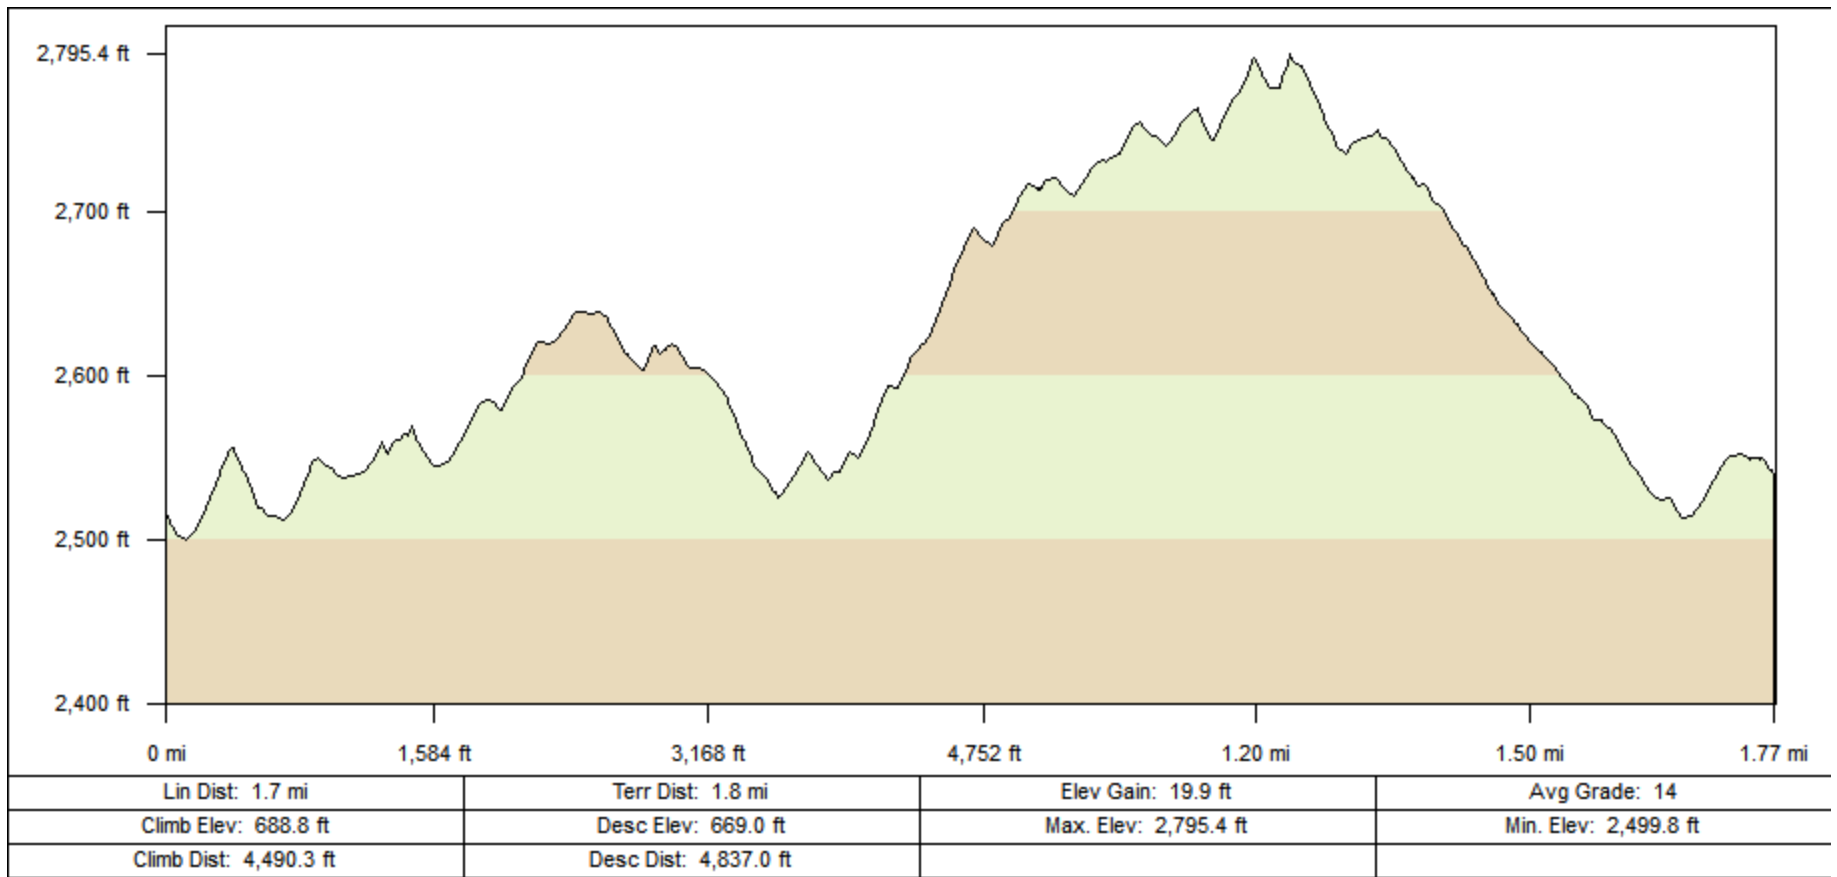

Andrews-Kinsey Trail (to McDowell Sonoran Preserve)

Andrews-Kinsey Trail (to Sunrise)

Golden Eagle Trailhead to McDowell Mountain Preserve

Lower Sonoran Trail

Overlook Trail

Promenade Trail

Sonoran Trail

Western Loop Trail

Western Loop Bike Bypass Trail