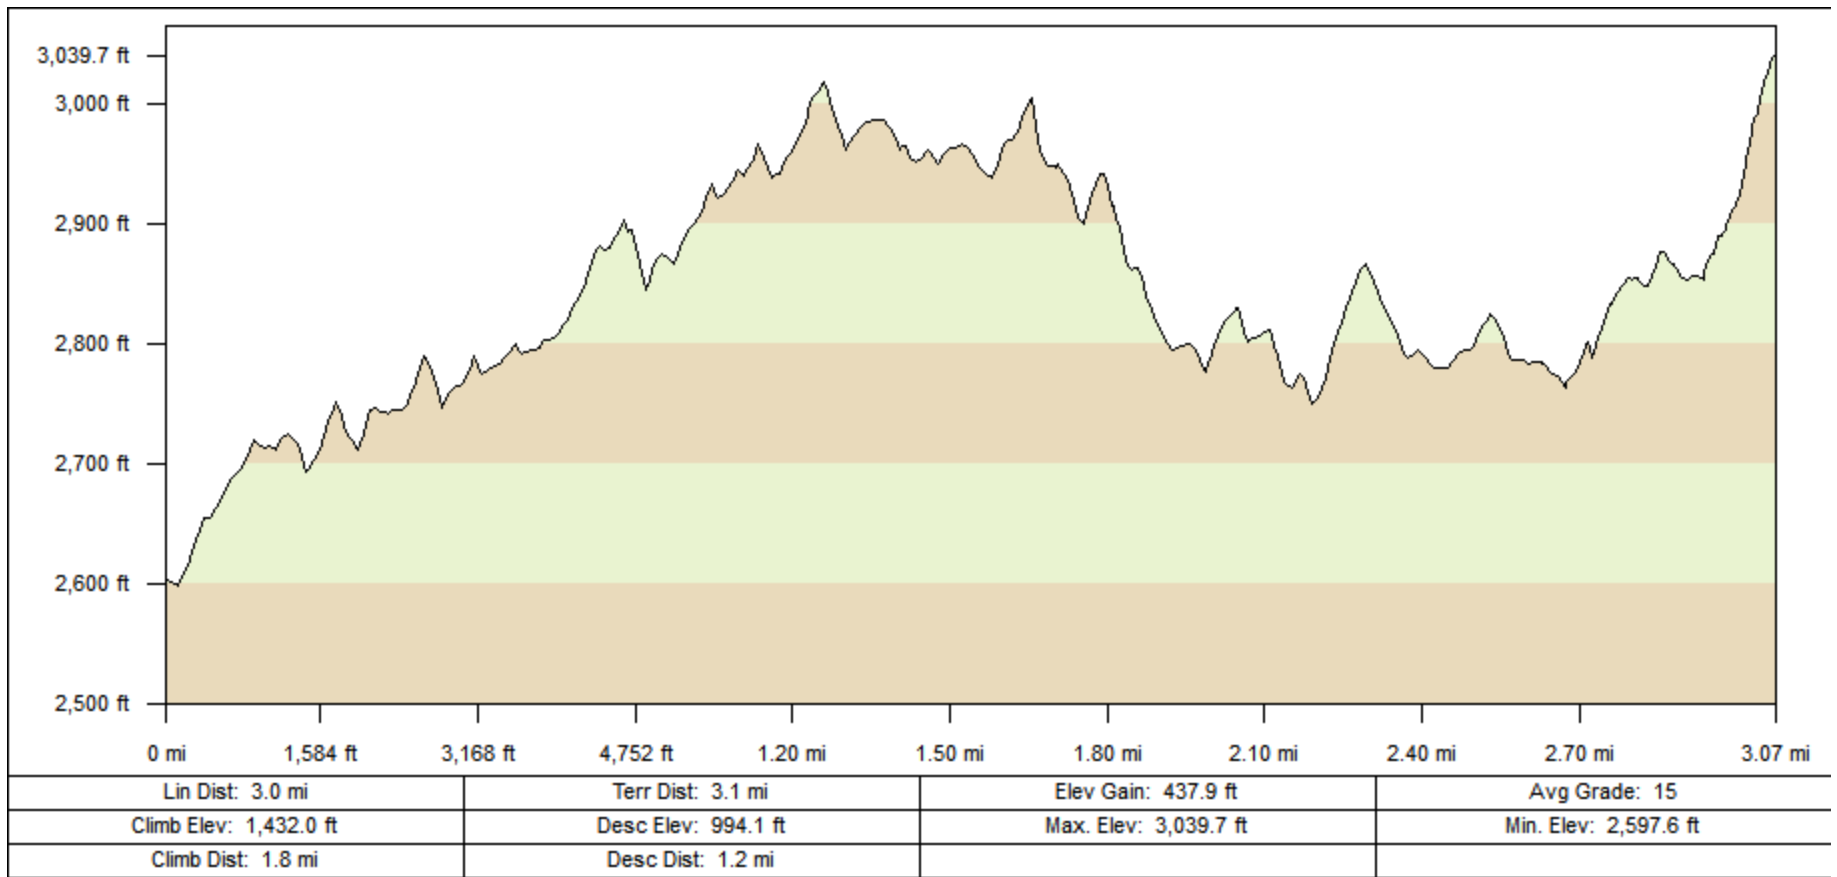

Andrews-Kinsey Trail (to McDowell Sonoran Preserve)

Andrews-Kinsey Trail (to Sunrise)

Golden Eagle Trailhead to McDowell Mountain Preserve

Lower Sonoran Trail

Overlook Trail

Promenade Trail

Sonoran Trail

Western Loop Trail

Western Loop Bike Bypass Trail