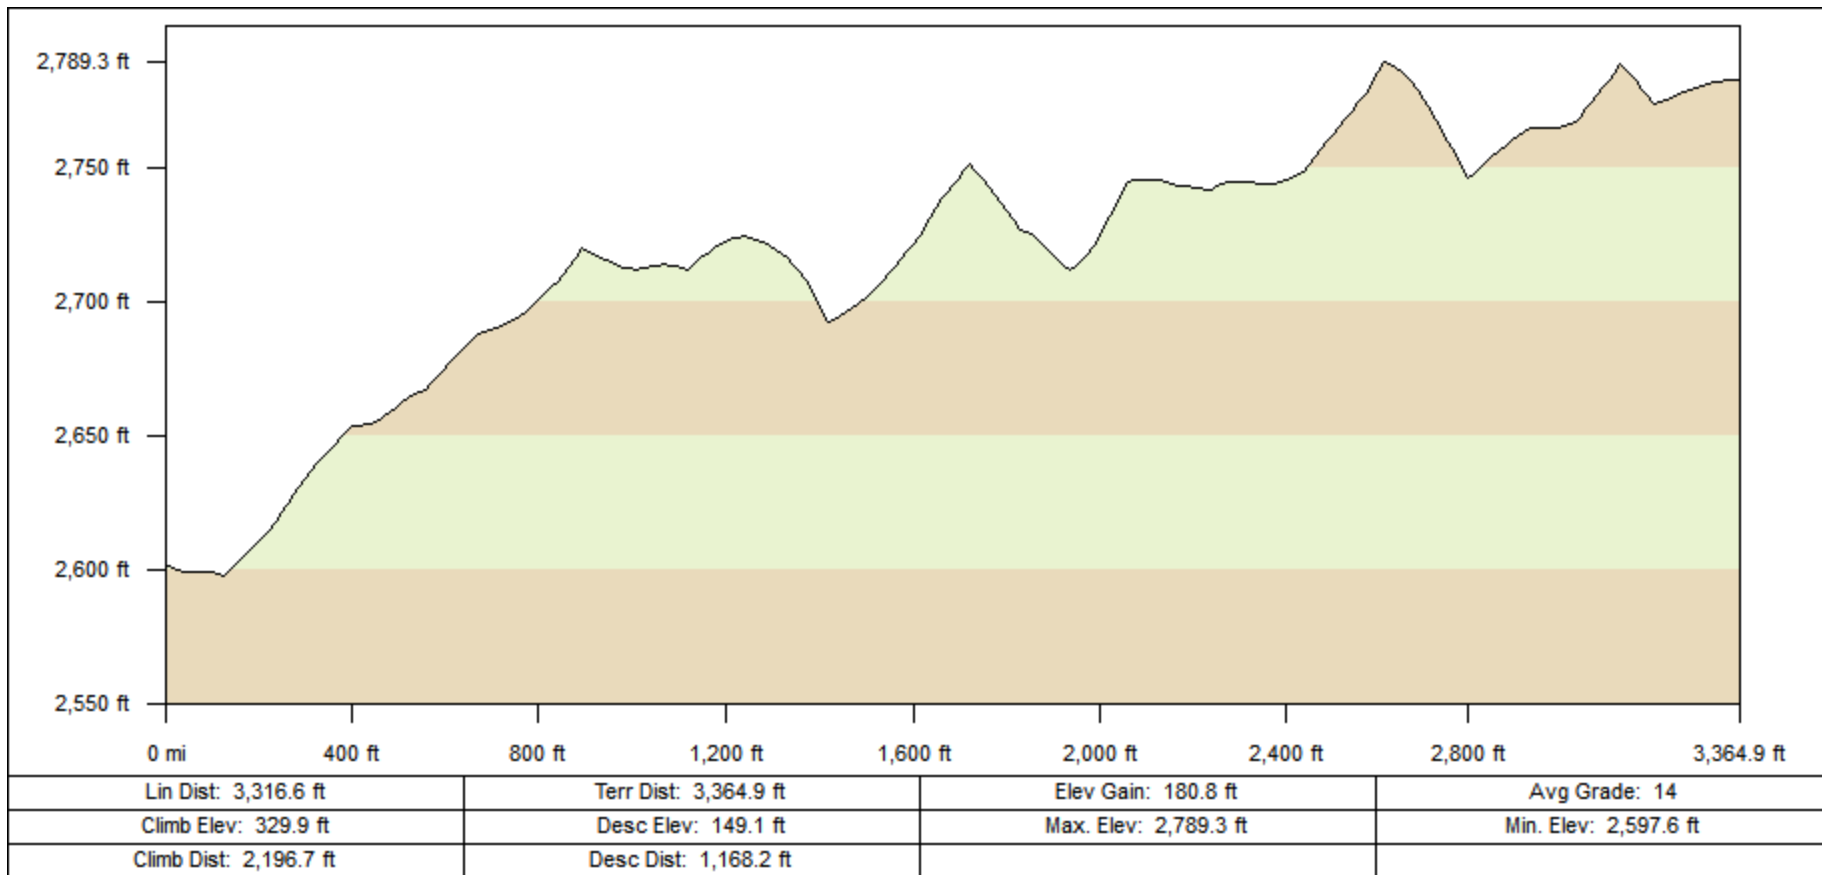

Andrews-Kinsey Trail (to McDowell Sonoran Preserve)

Andrews-Kinsey Trail (to Sunrise)

Golden Eagle Trailhead to McDowell Mountain Preserve

Lower Sonoran Trail

Overlook Trail

Promenade Trail

Sonoran Trail

Western Loop Trail

Western Loop Bike Bypass Trail