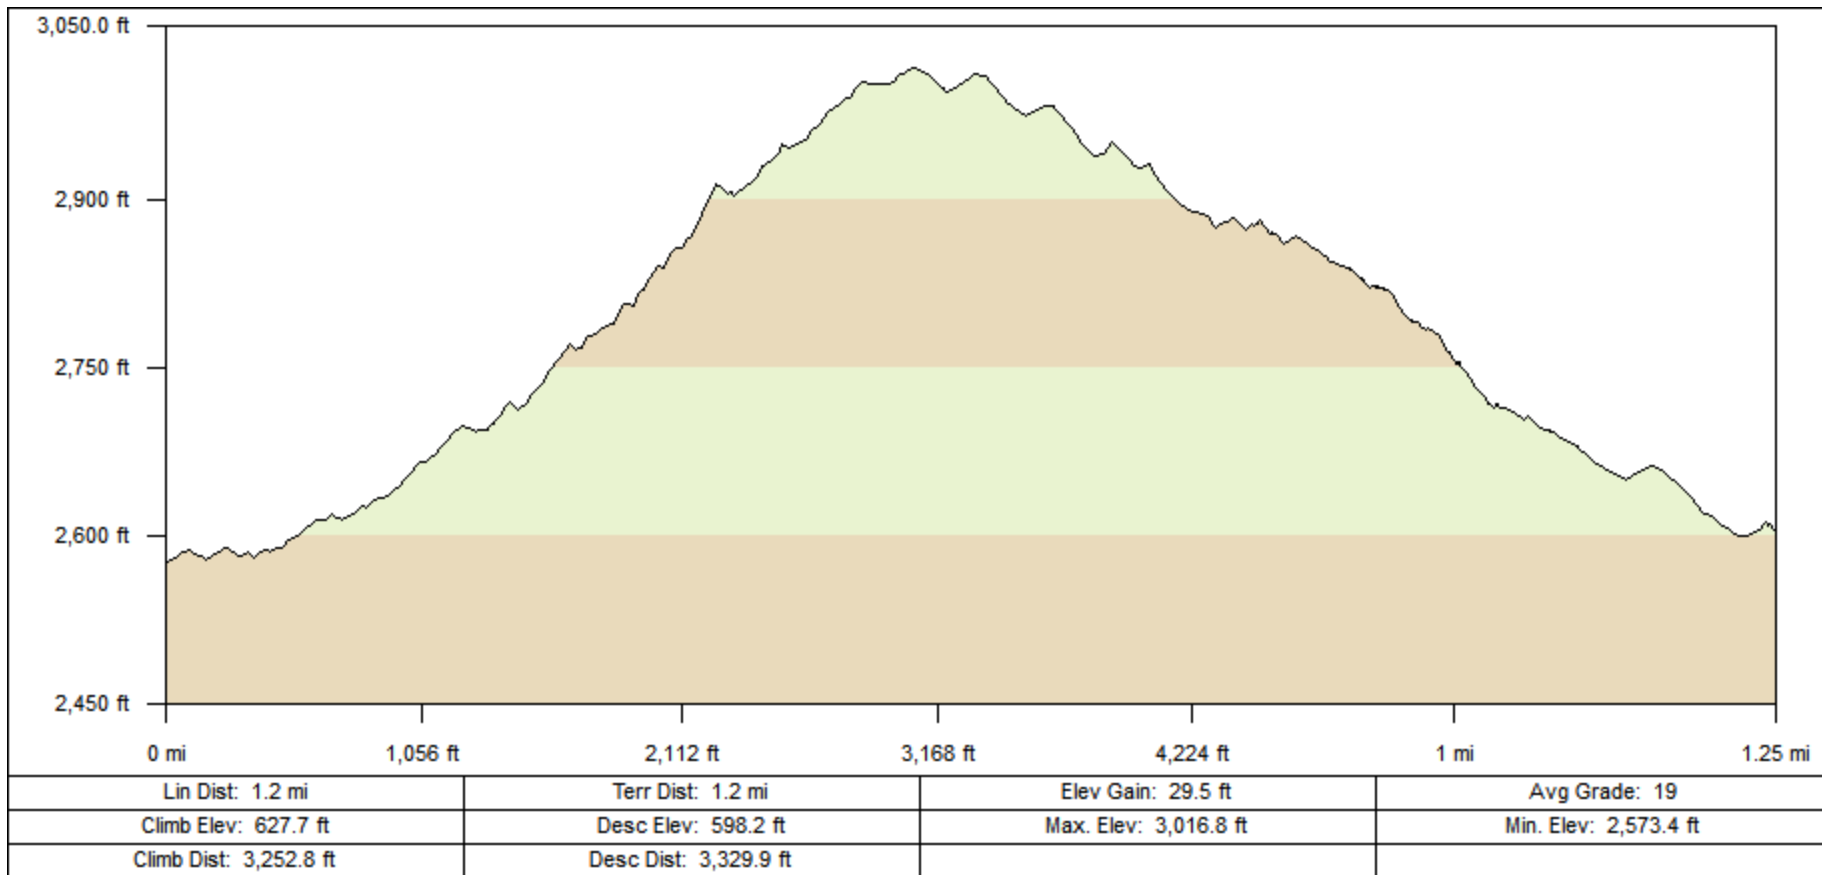

Andrews-Kinsey Trail (to McDowell Sonoran Preserve)

Andrews-Kinsey Trail (to Sunrise)

Golden Eagle Trailhead to McDowell Mountain Preserve

Lower Sonoran Trail

Overlook Trail

Promenade Trail

Sonoran Trail

Western Loop Trail

Western Loop Bike Bypass Trail