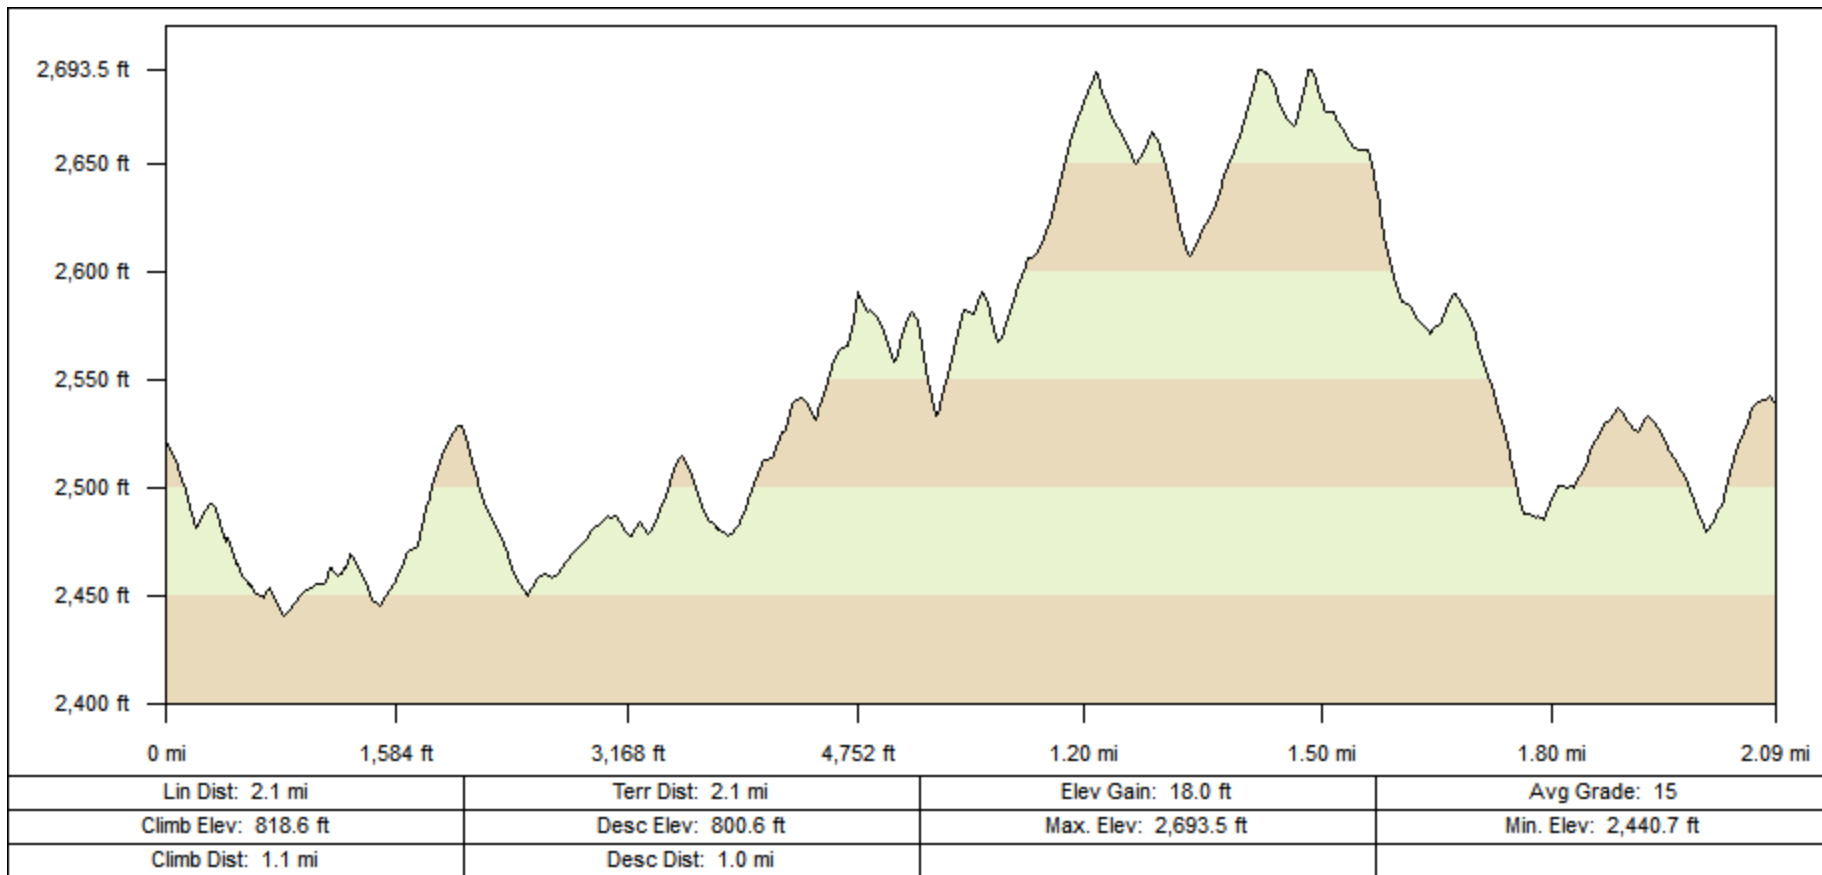

Andrews-Kinsey Trail (to McDowell Sonoran Preserve)

Andrews-Kinsey Trail (to Sunrise)

Golden Eagle Trailhead to McDowell Mountain Preserve

Lower Sonoran Trail

Overlook Trail

Promenade Trail

Sonoran Trail

Western Loop Trail

Western Loop Bike Bypass Trail