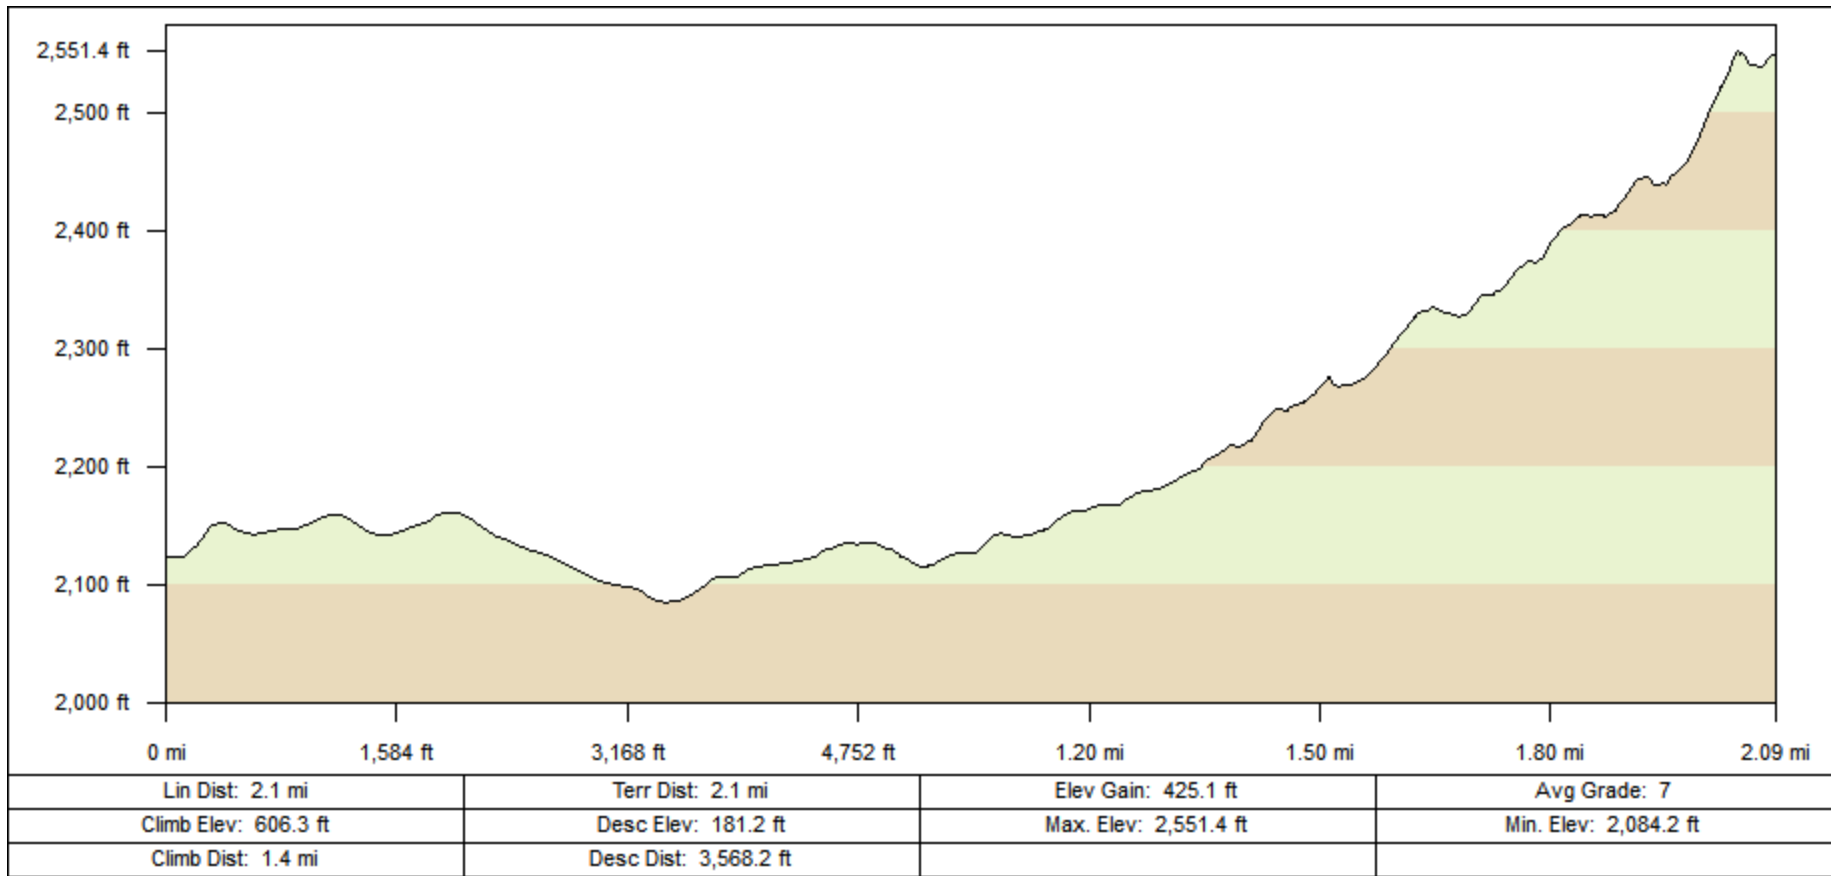

Andrews-Kinsey Trail (to McDowell Sonoran Preserve)

Andrews-Kinsey Trail (to Sunrise)

Golden Eagle Trailhead to McDowell Mountain Preserve

Lower Sonoran Trail

Overlook Trail

Promenade Trail

Sonoran Trail

Western Loop Trail

Western Loop Bike Bypass Trail