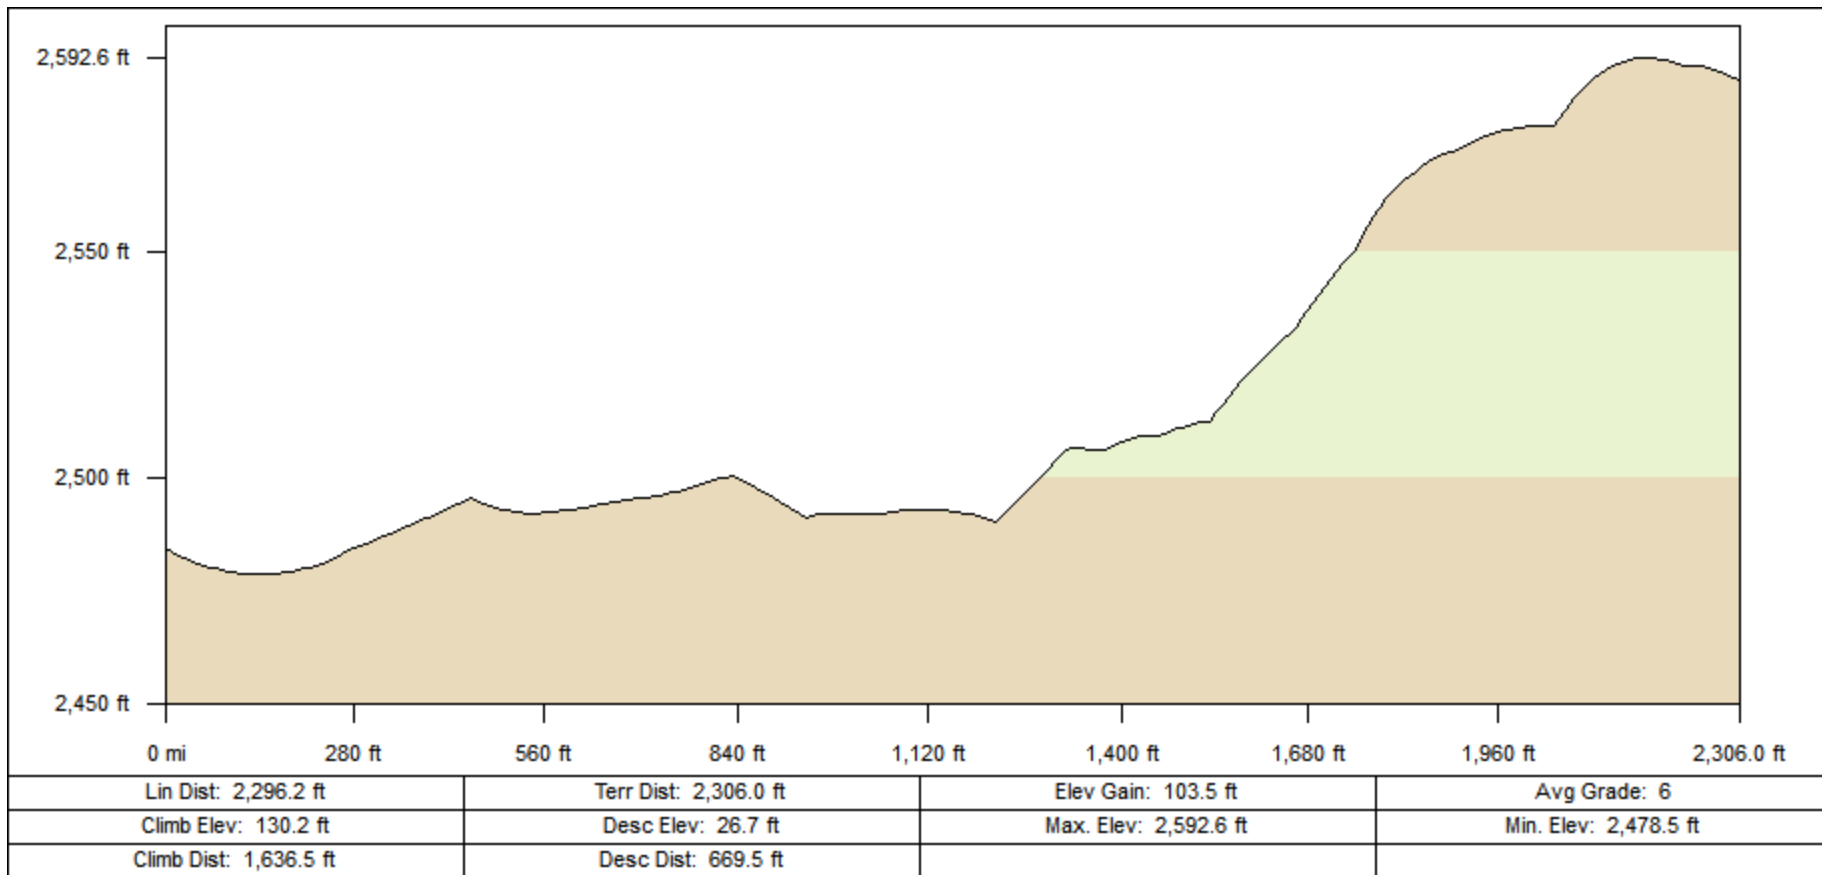

Andrews-Kinsey Trail (to McDowell Sonoran Preserve)

Andrews-Kinsey Trail (to Sunrise)

Golden Eagle Trailhead to McDowell Mountain Preserve

Lower Sonoran Trail

Overlook Trail

Promenade Trail

Sonoran Trail

Western Loop Trail

Western Loop Bike Bypass Trail